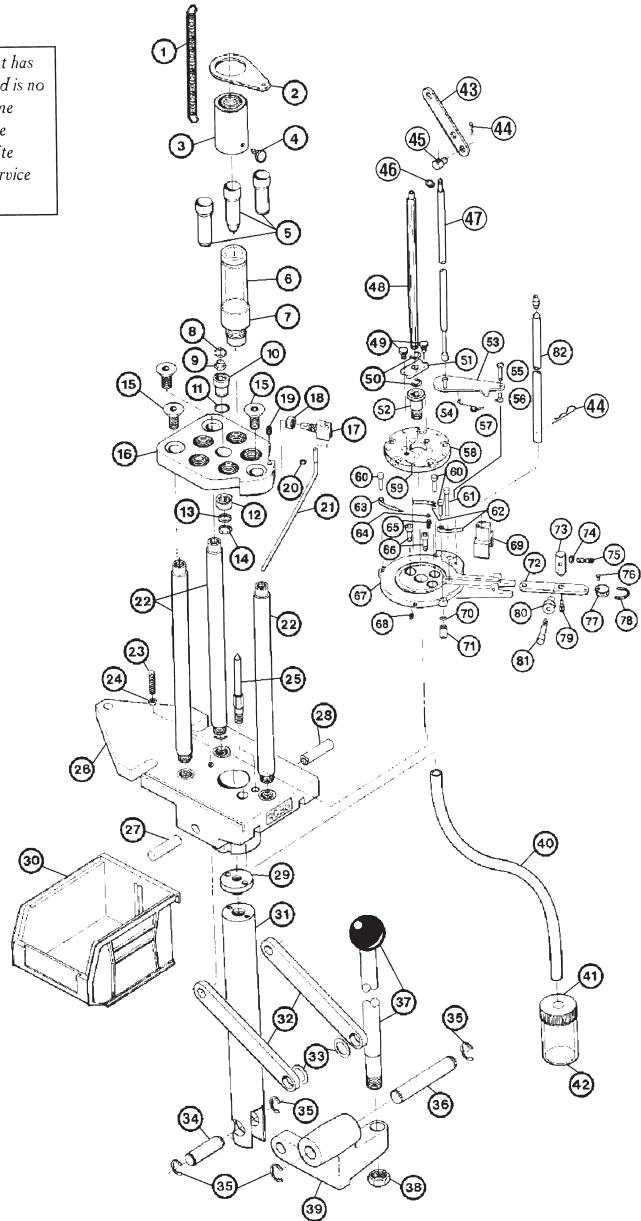

NOTE: This product has been discontinued and is no longer available. Some replacement parts are available. Call or write RCBS Customer Service for information.