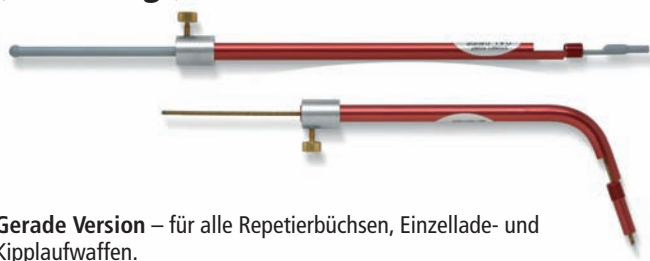

Chamber-All Patronenlängen-Messlehre (O.A.L. Gauge)

Gerade Version – für alle Repetierbüchsen, Einzellade- und Kipplaufwaffen.

HOC1000

€ 49,95

Abgewinkelte Version – passend für Selbstladewaffen oder Unterhebelrepetierer.

HOC1550

€ 54,95

Passen Sie mit diesem Gerät die Wiederlademunition exakt an die Besonderheiten Ihres Gewehrs an, um Genauigkeit und Leistungsfähigkeit zu verbessern. Mit der Chamber-All Patronenlängen-Messlehre können Sie leicht und schnell die „richtige“ Geschossetztiefe für Ihre Waffe bestimmen, indem Sie den Übergangskegel im Patronenlager Ihres Gewehrs exakt ausmessen. Für das Arbeiten mit der Messlehre benötigen Sie zusätzlich eine Patronenlängen-Messhülse, die in das Patronenlager eingelegt wird (nicht im Lieferumfang enthalten, bitte separat bestellen).