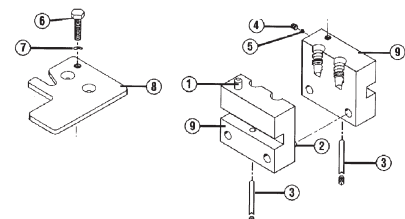

** = mit Gascheck

	.45		.50
Geschoss-Ø	.458	.458	.512
Kaliber	45-500-BPS	45-530-RN	50-515-FN
Best.-Nr.	RR82085 96,70	RR82084 96,70	RR82059 169,90
Gesch.-Kal.-Matrize	.458	.458	.512
Best.-Nr.	RR82236 34,90	RR82236 34,90	LYM512 34,90
Setzstempel	#607	#621	#470/500
Best.-Nr.	RR85607 13,90	RR85621 13,90	RTP470 24,60

♦ = Doppelkokille, ☆ = Einzelkokille

Best.-Nr.	Bezeichnung	€
RR81012	Gegenlager #1	4,70
RR81002	Führungsstift #2	4,70
RR81010	Schraubenwelle #3	2,65
RR81004	Halteschraube #4	1,95
RR09410	Messingpuffer #5	0,90
RR81006	Schraube für Bleiabschneider #6	2,65
RR81001	Federscheibe #7	1,95
RR81013	Bleiabschneider für Einzelkokille	13,25
RR81016	Bleiabschneider für Doppelkokille small	13,25
RR81018	Bleiabschneider für Doppelkokille	13,25
RR09888	Kokillenbox	4,80