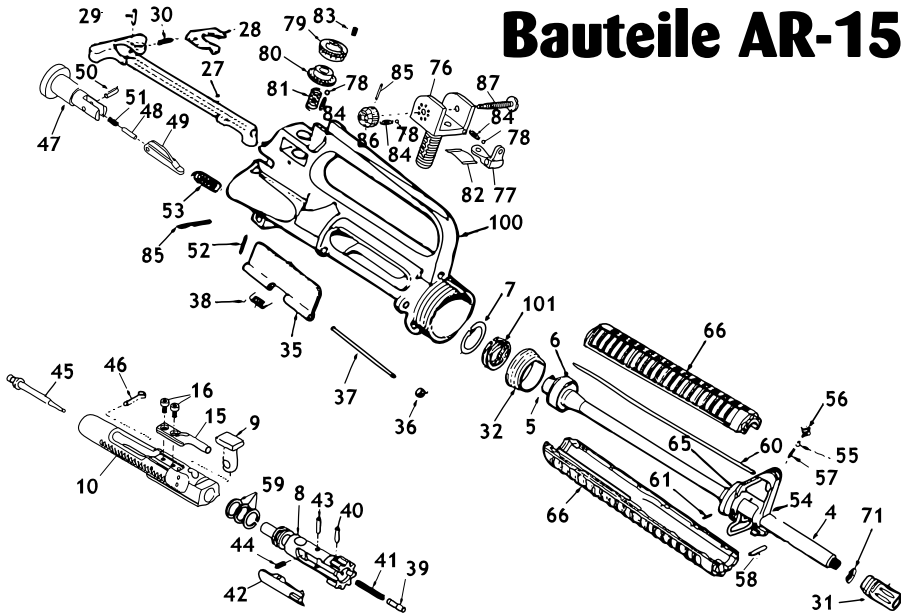

# Bauteile AR-15

- Nr. Artikel
- 4 Barrel
- 5 Barrel Extension
- 6 Barrel Nut
- 7 Barrel Retaining Ring
- 8 Bolt
- 9 Bolt Cam Pin
- 10 Bolt Carrier
- 15 Bolt Key
- 16 Bolt Key Screw
- 27 Charging Handle
- 28 Charging Handle Latch
- 29 Charging Handle Latch Pin